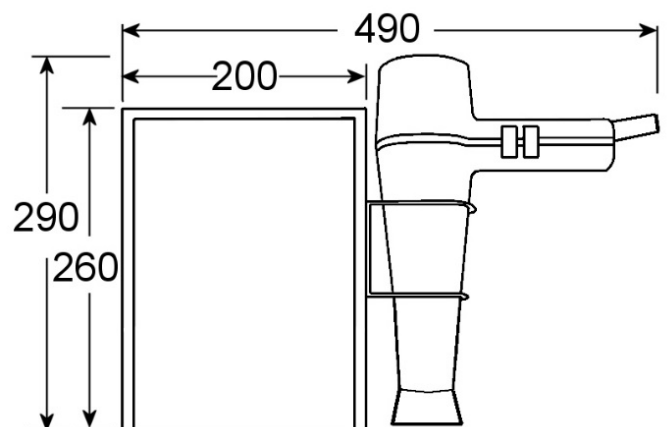

Order Code:

CSDLBU

Replacement hairdryer order code: **SDRX14**
(ST7000/UK)

Styler Deluxe button operated

Features

316 grade stainless steel case and polished stainless safety mirror

Internal adjustable safety timer pre-set to 3 minutes approx.

Packing Details

Width - 33 cm

Height - 28 cm

Depth - 22 cm

Weight – 4.5 kg

Quantity - 1

Depth = 98mm

SWISS  **MADE**