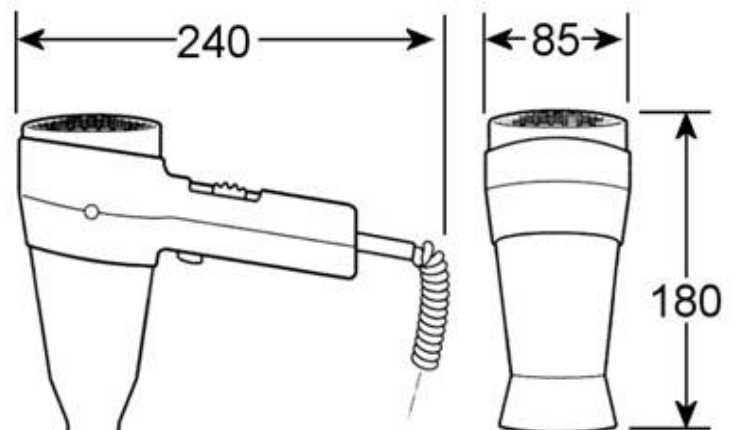

Spiral cable with fitted plug

Concentrator nozzle supplied

### Packing Details

Width – 18.5 cm

Height – 23.5 cm

Depth – 9 cm

Weight - 0.64 kg

**SWISS**  **MADE**

The manufacturer reserve the right to change specifications without prior notice