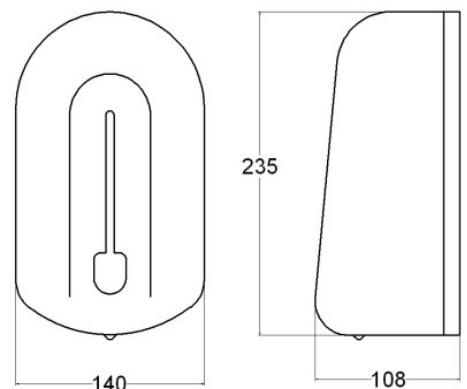

Easily filled. 1 filling gives 1000 washes approx.

Available in either white or chrome finish

Comes complete with fixing screws

Soap level indicator lens

Actual size W 14 x H 23.5 x D 11 cm

### Features

**Batteries** – 4 x 1.5v 'AA' size alkaline  
**Finish** – White or Chrome  
**Construction** – ABS plastic  
**Guarantee** - 1 year. Terms and conditions apply  
**CE** approved

### Packing Details

Width – 24.5 cm  
Height – 12 cm  
Depth – 14.5 cm  
Weight – 0.9 kg

Suitable for most soaps - no need to purchase special soaps

Easily filled. 1 filling gives 1000 washes approx.

The manufacturer reserve the right to change specifications without prior notice