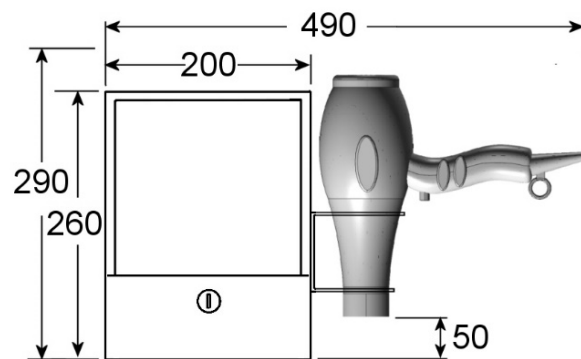

Ergonomic grip with anti-slip bar

Spiral cable 80 - 120 cm length

Packing Details

Width - 33 cm

Height - 28 cm

Depth - 21 cm

Weight – 3.5 kg

Depth = 98mm