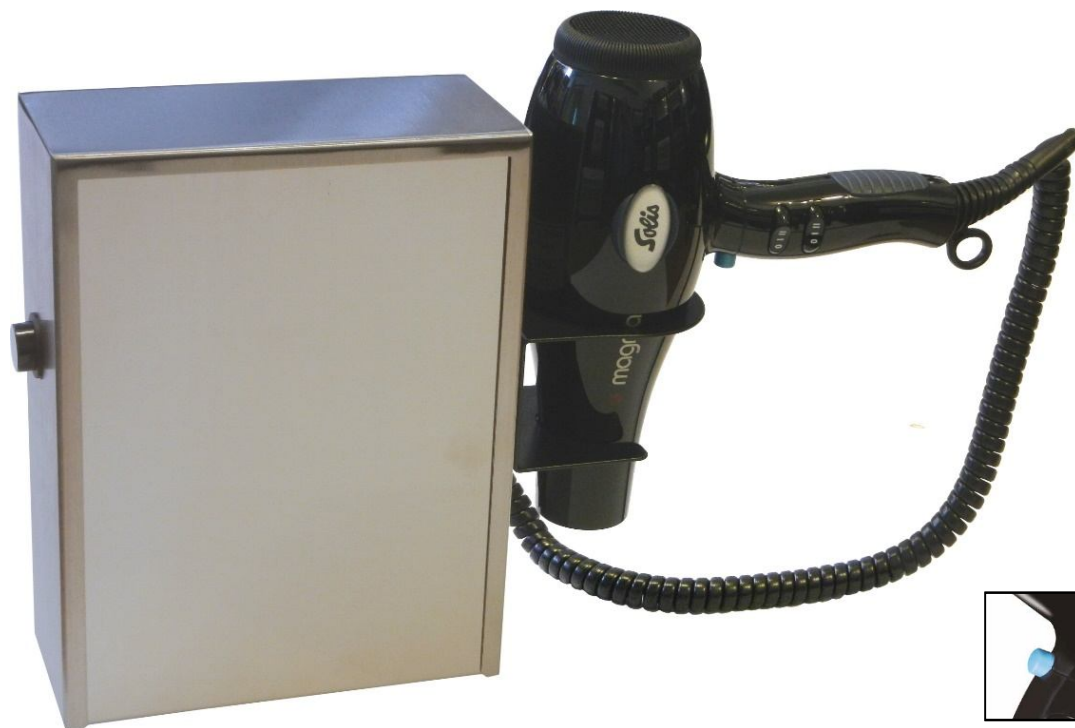

Order Code:

CSDLBU-M – Styler Super Deluxe / button operated

SINCE 1908

Solis

## Styler Super Deluxe\* / button operated

\* Featuring SOLIS Magma black hairdryer / spiral cable type 251

Black / stainless steel

2000 watts

3 kg

Cold air button / ergonomic grip

AC MOTOR  
PROFESSIONAL

### Features

**316 grade stainless steel case and polished stainless safety mirror**

**Internal adjustable safety timer pre-set to 3 minutes approx.**

**Extra strong materials**

2000 watts

Two speed settings and two heat settings

Cool shot button

Overheating protection

Air pressure (mBar): 20.9

Air output (l/s): 25.8

220 / 240 volts; 50 Hz

Ergonomic grip with anti-slip bar

Spiral cable 80 - 120 cm length