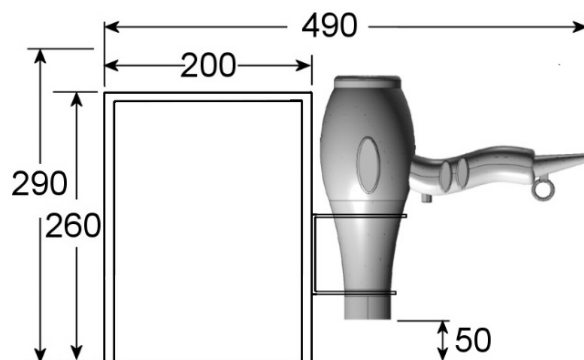

Cool shot button

Overheating protection

Air pressure (mBar): 20.9

Air output (l/s): 25.8

220 / 240 volts; 50 Hz

Ergonomic grip with anti-slip bar

Spiral cable 80 - 120 cm length

### Packing Details

Width - 33 cm

Height - 28 cm

Depth - 21 cm

Weight – 3.5 kg

Depth = 98mm