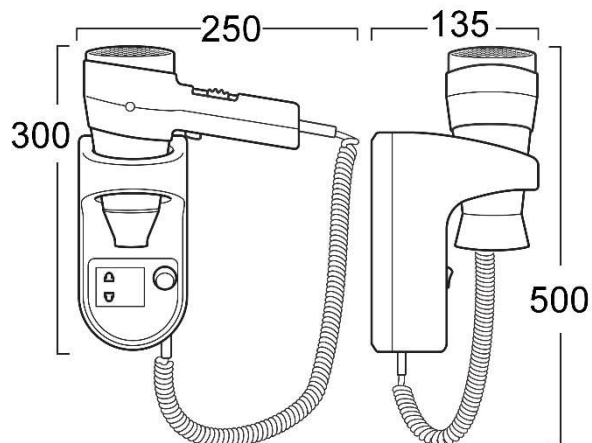

Order Codes:

**EPAVAW-S**

542.06/032.05

## Valera Action wall mounted with shaver socket

### Features

- Ripple wire security heating element
- Safety Switch – press & hold to operate
- Shaver socket 110-120v & 220-240v
- Safety isolating transformer
- Three air temperature settings
- Two air-flow settings
- Cool button
- 1600 watts
- 220 / 240v 50/60Hz
- Concentrator nozzle supplied

### Packing Details

- Width - 24 cm
- Height – 23.5 cm
- Depth – 10.5 cm
- Weight – 1.4 kg

**SWISS**  **MADE**

The manufacturer reserve the right to change specifications without prior notice