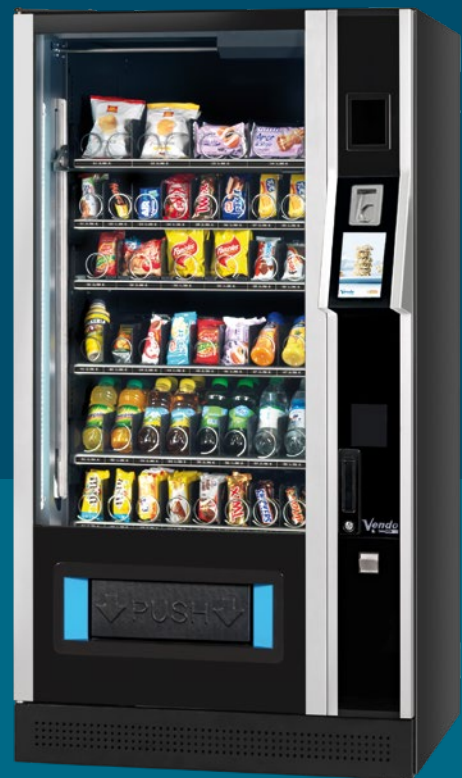

### Customizable

Personalize the layout, insert your logo and stand out from the crowd!

Enhance your profits and engage customers by providing them with the latest technologies applied to the touch screen on new SandenVendo vending machine.

A top-notch touch screen display equipped with multi-selection, a feature so attractive and user-friendly that will induce customers to want purchase more. Further, providing the useful nutritional insights, specific brand promotions will drive customer attention with intuitive marketing tools. An advanced control panel that enables you to manage the vending machine effortlessly.